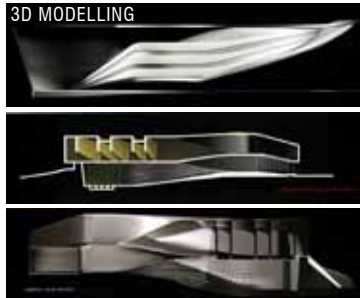

3D MODELLING