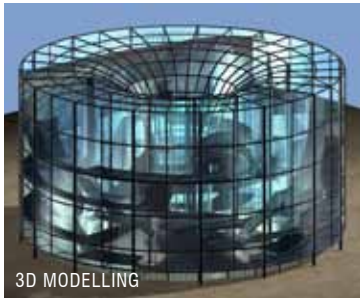

3D SGI MODELLING & ANIMATION