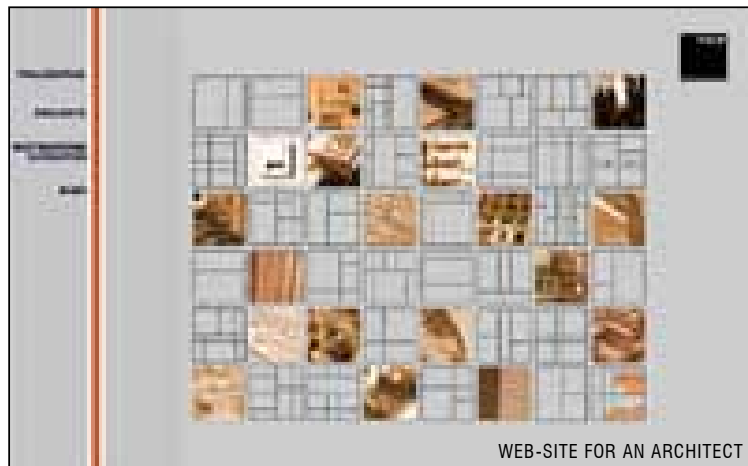

AWARD WINNING LINCOLN CENTER, NYC

TAIKOO HUI, CHINA

FASHION 26, NYC

TAIKOO HUI, CHINA

BEATRICE WITZGALL

CONSTRUCTIVE LEARNING
KIT FOR KIDS

WIDGET DESIGN FOR KIDS LEARNING ENVIRONMENT

2000 - PHONE APPLICATION