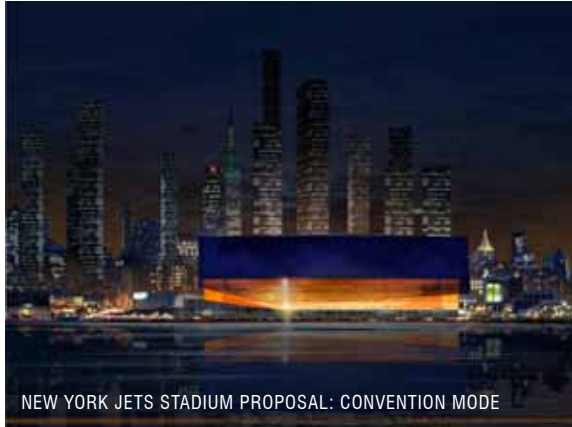

LIGHTING DESIGN
CREATE ICONIC IDENTITIES & BRAND ENVIRONMENTS

FRANK GEHRY'S NOVARTIS HEADQUARTER, SWITZERLAND

NEW YORK JETS STADIUM PROPOSAL: CONVENTION MODE

NEW YORK JETS STADIUM PROPOSAL: GAME / EVENT MODE