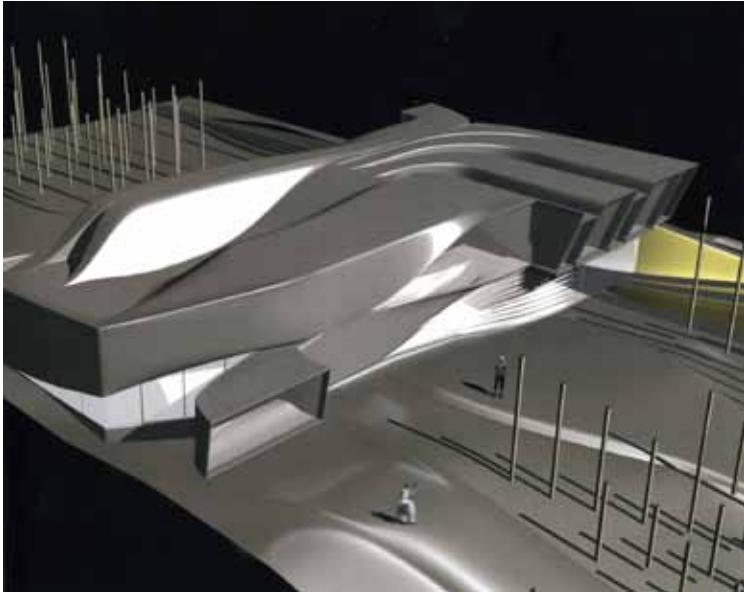

M/Y MAST PROJECTION

AFT-DECK: COCKTAIL LOUNGE MOOD

AFT-DECK: LATE NIGHT MOOD

LATE NIGHT DINING MODE

EVENT / PARTY MODE

INTERIOR SUITE: LOUNGE MOOD

INTERIOR SUITE: LATE NIGHT, COZY MOOD

ARCHITECTURE