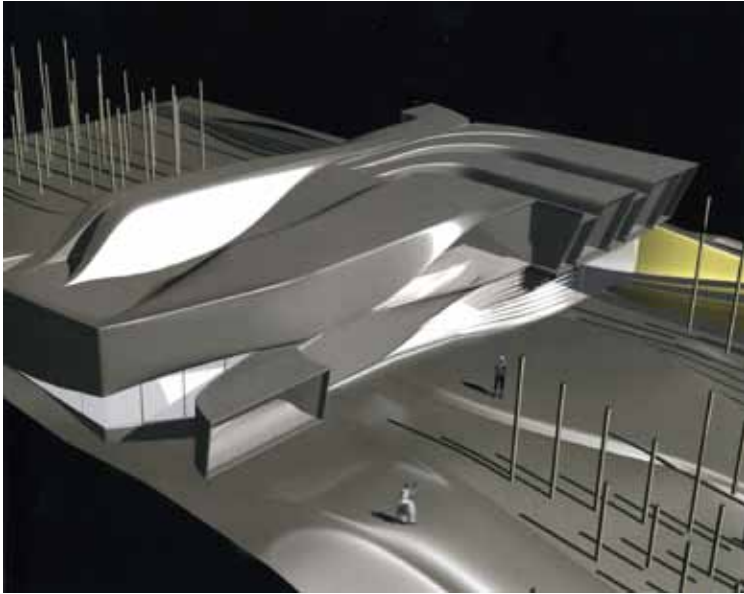

M/Y MAST PROJECTION

AFT-DECK: COCKTAIL LOUNGE MOOD

AFT-DECK: LATE NIGHT MOOD

LATE NIGHT DINING MODE

EVENT / PARTY MODE

INTERIOR SUITE: LOUNGE MOOD

INTERIOR SUITE: LATE NIGHT, COZY MOOD

ARCHITECTURE