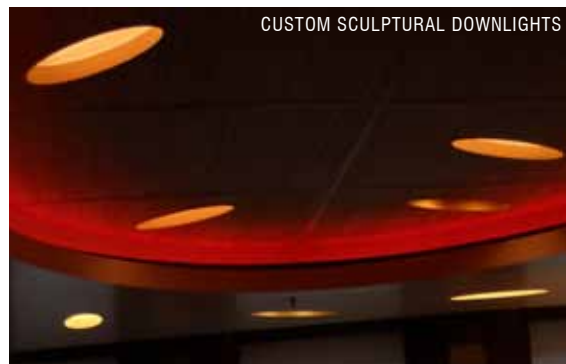

PRODUCT DESIGN
& TECHNOLOGY DEVELOPMENT