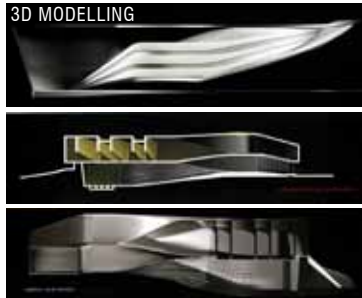

3D MODELLING