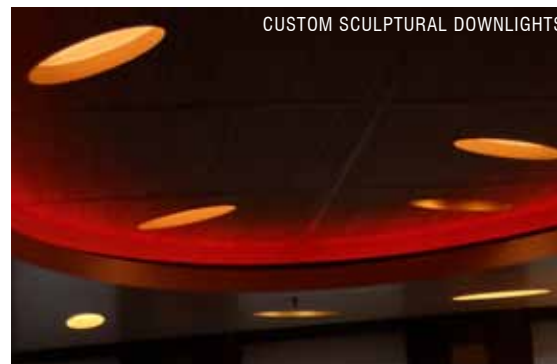

PRODUCT DESIGN
& TECHNOLOGY DEVELOPMENT