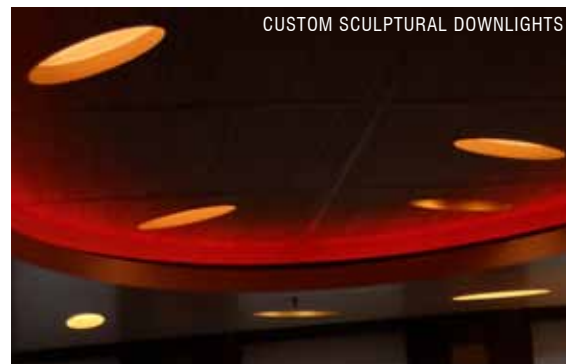

KNOLL WITH ASYMPOTTE

WIRELESS LIGHTING CONTROLS

PROJECTIONS

MODULAR SYSTEM

SCHEMATIC DETAIL

INTERACTIVE RETAIL

SMARTSLAB

PARSONS LOBBY